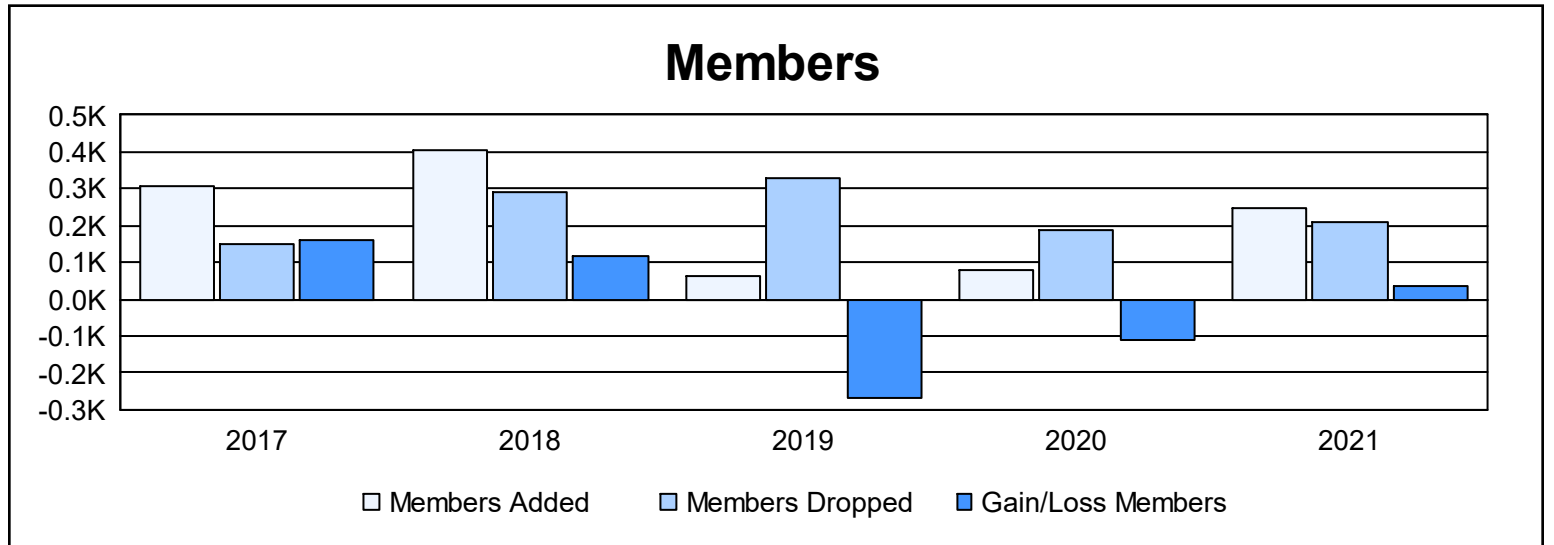

Year	New Clubs	Dropped Clubs	Gain/ Loss Clubs	New Members	Charter Members	Reinstate Members	Transfer Members	Total Member Added	Total Members Dropped	Gain/ Loss Members
2016-2017	3	1	2	213	86	4	3	306	148	158
2017-2018	6	0	6	241	140	22	4	407	291	116
2018-2019	0	4	-4	49	2	2	9	62	330	-268
2019-2020	1	5	-4	39	22	14	2	77	189	-112
2020-2021	1	7	-6	193	45	6	3	247	211	36
<b>Average</b>	<b>2</b>	<b>3</b>	<b>-1</b>	<b>147</b>	<b>59</b>	<b>10</b>	<b>4</b>	<b>220</b>	<b>234</b>	<b>-14</b>

### Membership Composition June 2021 Cumulative