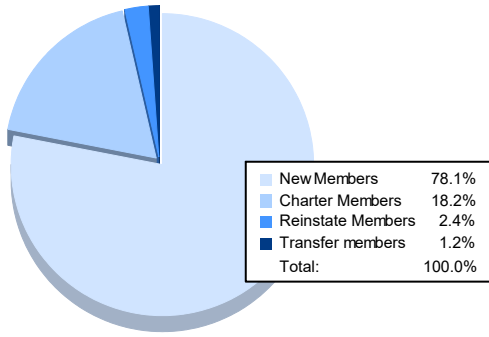

Year	New Clubs	Dropped Clubs	Gain/ Loss Clubs	New Members	Charter Members	Reinstate Members	Transfer Members	Total Member Added	Total Members Dropped	Gain/ Loss Members
2016-2017	3	1	2	213	86	4	3	306	148	158
2017-2018	6	0	6	241	140	22	4	407	291	116
2018-2019	0	4	-4	49	2	2	9	62	330	-268
2019-2020	1	5	-4	39	22	14	2	77	189	-112
2020-2021	1	7	-6	193	45	6	3	247	211	36
<b>Average</b>	<b>2</b>	<b>3</b>	<b>-1</b>	<b>147</b>	<b>59</b>	<b>10</b>	<b>4</b>	<b>220</b>	<b>234</b>	<b>-14</b>

### Membership Composition June 2021 Cumulative